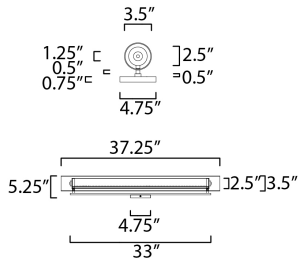

MEASUREMENTS

DIMENSION : 37.25" L x 4.75" W x 5.25" H x 5.25" Ext
 BACK PLATE : 0.75" W x 0.5" H x 5.25" HCO
 HANGING WEIGHT : 2.86 lb

LAMPING

INPUT VOLTAGE : 120VV
 LUMENS : 3,200 Rated (2,800 Del.)
 BULB : 1 x 40W LED PCB Integrated , 40W Total
 BULB INCLUDED : (Integrated)
 DIMMABLE : ELV or Triac CL
 CRI : 90+ CRI
 COLOR_TEMP : 3000K
 LIGHTING_DIRECTION : Omni